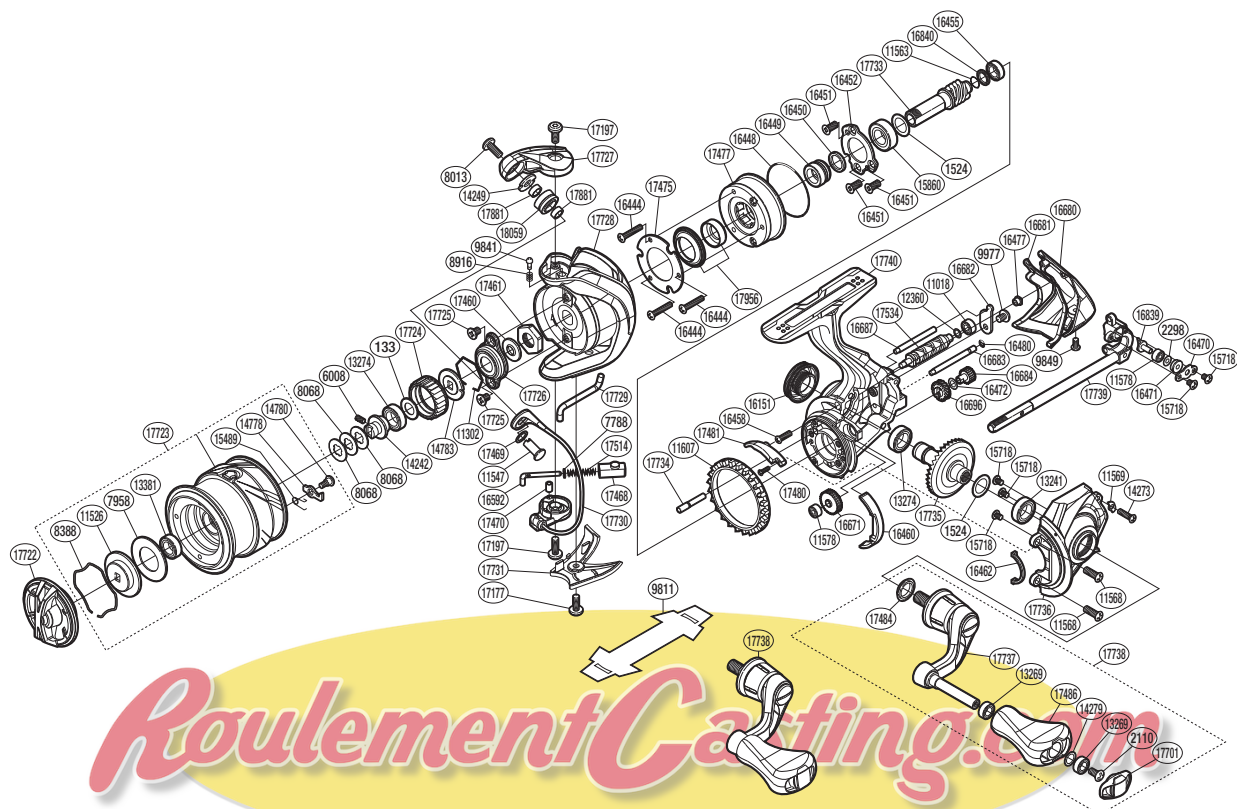

# SHIMANO

Vanquish

S A-RB

VANQ-C2000S

Please note that the number of adjusting washers may not be the same as shown in the exploded views.  
(51SH341901X) (Adjustment will vary with each individual product.)